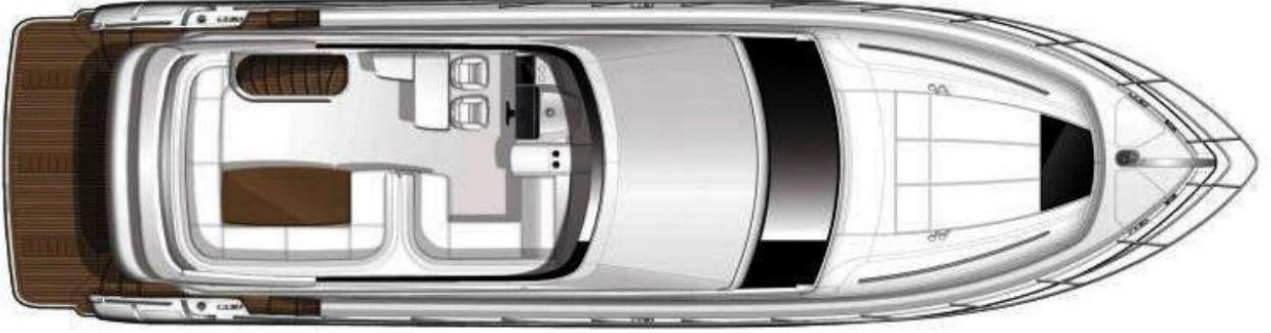

Can Arslan

+90 534 366 60 80 canarslan@canmarino.com

Can Oğuz

+90 532 710 88 58 canoguz@canmarino.com