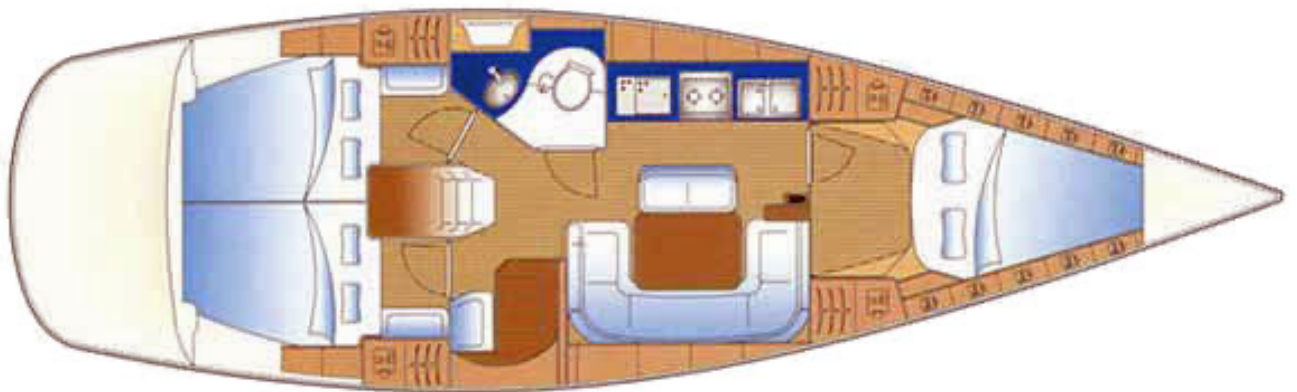

Can Arslan

+90 534 366 60 80 canarslan@canmarino.com

Can Oğuz

+90 532 710 88 58 canoguz@canmarino.com